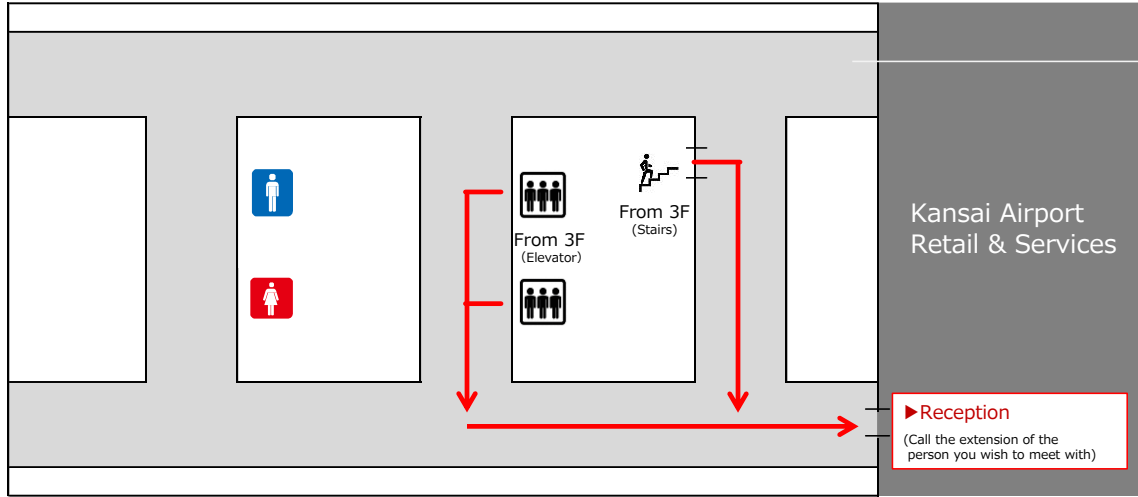

4F Airline Companies North Building, 1 Senshu-Kuko Kita, Izumisano-shi, Osaka

(5 min. walk from Kansai-airport Station on the JR and Nankai lines)

4F Airline Companies North Building

▶ From Kansai-airport Station

"From Kansai-airport Station, enter the 2nd floor of the Passenger Terminal Building, then head north (to the left). At the northern end of the building, pass through the hallway by either the Lawson or the police station, and continue through to the Airline Companies North Building. Take the stairs or elevator to the 4th floor."

▶ If Meeting by the Lawson

"If you are meeting at the Lawson, please wait in front of the Lawson at the location shown on the map below. A member of our staff will be out to meet you. (Note: There is also a Lawson at the Aeroplaza hotel beside Kansai-airport Station. Please make sure you wait at the correct one.)"

3F Airline Companies North Building

○The 2nd floor of the Passenger Terminal Building connects to the 3rd floor of the Airline Companies North Building.