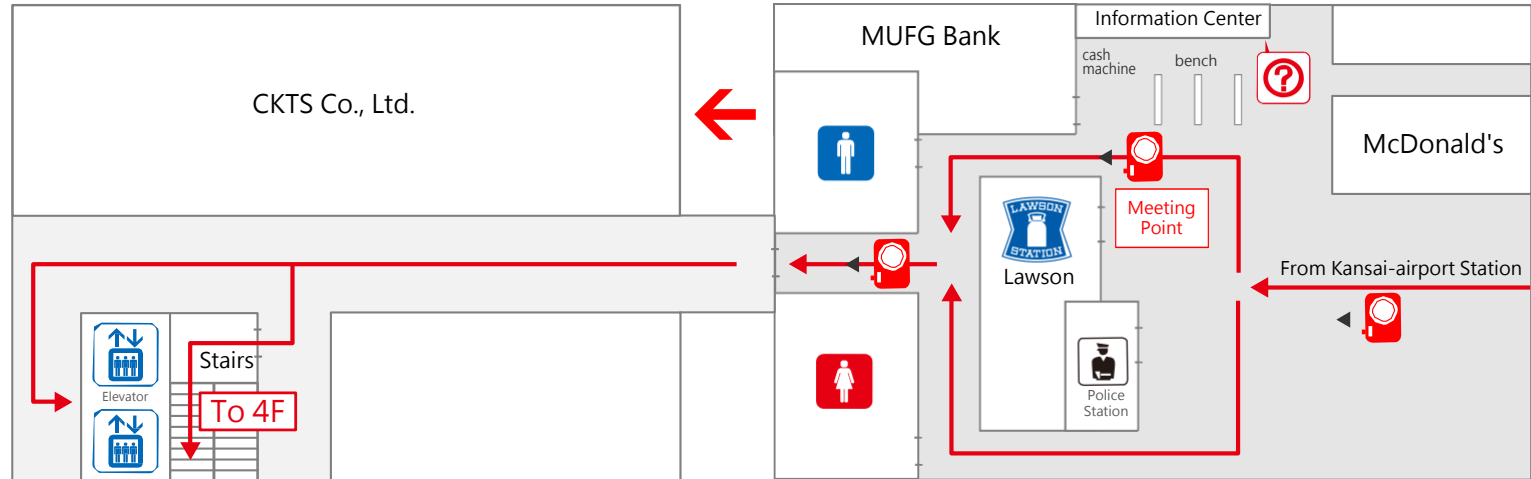

4F Airline Companies North Building, 1 Senshu-Kuko Kita, Izumisano-shi, Osaka

(5 min. walk from Kansai-airport Station on the JR and Nankai lines)

4F Airline Companies North Building

▶ From Kansai-airport Station

"From Kansai-airport Station, enter the 2nd floor of the Passenger Terminal Building, then head north (to the left). At the northern end of the building, pass through the hallway by either the Lawson or the police station, and continue through to the Airline Companies North Building. Take the stairs or elevator to the 4th floor."

▶ If Meeting by the Lawson

"If you are meeting at the Lawson, please wait in front of the Lawson at the location shown on the map below. A member of our staff will be out to meet you. (Note: There is also a Lawson at the Aeroplaza hotel beside Kansai-airport Station. Please make sure you wait at the correct one.)"

3F Airline Companies North Building

○The 2nd floor of the Passenger Terminal Building connects to the 3rd floor of the Airline Companies North Building.