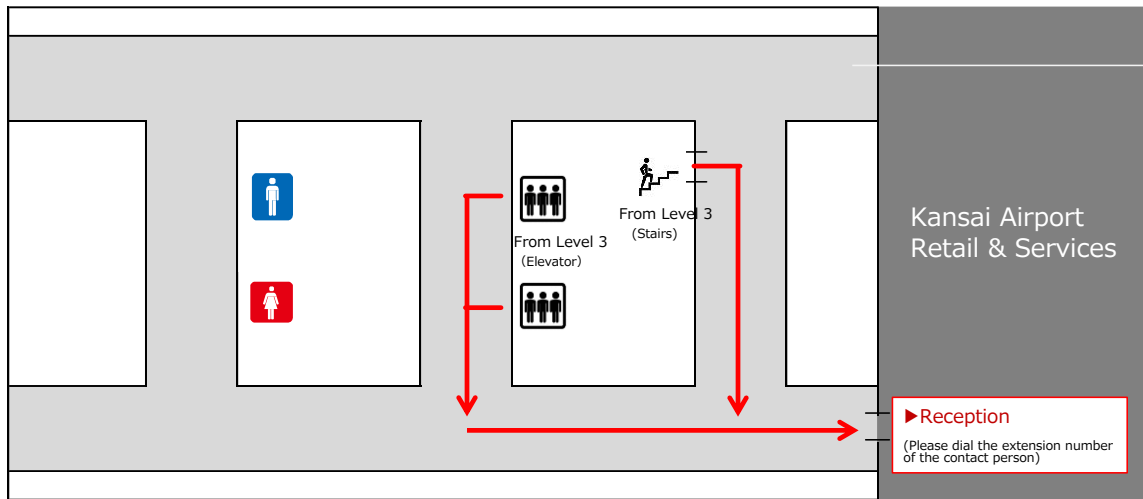

Level 4, North Airline Building

1 Senshu-Kuko Kita, Izumisano-shi, Osaka

(5 min. walk from Kansai-airport Station on the JR and Nankai lines)

Level 4, North Airline Building

▶ From Kansai-airport Station

From Kansai-airport Station, enter Terminal 1 (Level 2) and head north (to the left).

At the northern end of the building, pass through the hallway next to either Lawson or the police station, and continue through to North Airline Building.

Take the stairs or elevator to Level 4.

▶ If you are meeting with one of our staff in front of Lawson:

Please wait at the location shown on the map below. A member of our staff will be out to meet you.

(Note: There are other Lawson stores in Aeroplaza which is located near Kansai-airport Station. Please make sure you wait at the correct one.)

Level 3, North Airline Building

○Level 2 of Terminal 1 is connected to Level 3 of the North Airline Building.