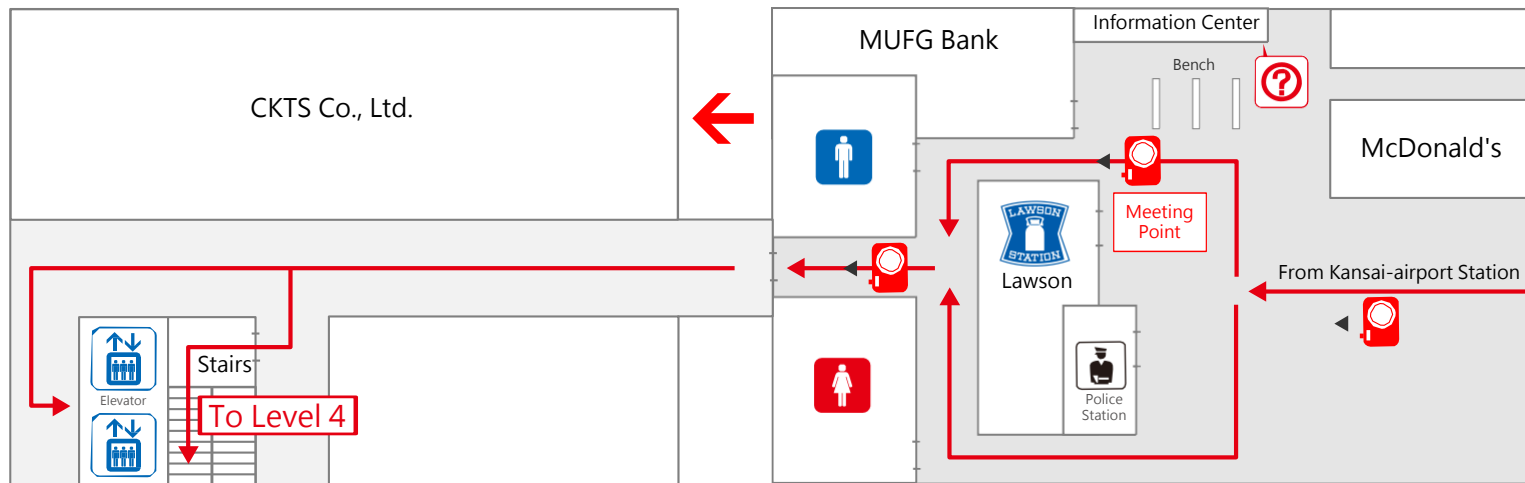

Level 4, North Airline Building

1 Senshu-Kuko Kita, Izumisano-shi, Osaka

(5 min. walk from Kansai-airport Station on the JR and Nankai lines)

Level 4, North Airline Building

▶ From Kansai-airport Station

From Kansai-airport Station, enter Terminal 1 (Level 2) and head north (to the left).

At the northern end of the building, pass through the hallway next to either Lawson or the police station, and continue through to North Airline Building.

Take the stairs or elevator to Level 4.

▶ If you are meeting with one of our staff in front of Lawson:

Please wait at the location shown on the map below. A member of our staff will be out to meet you.

(Note: There are other Lawson stores in Aeroplaza which is located near Kansai-airport Station. Please make sure you wait at the correct one.)

Level 3, North Airline Building

○Level 2 of Terminal 1 is connected to Level 3 of the North Airline Building.